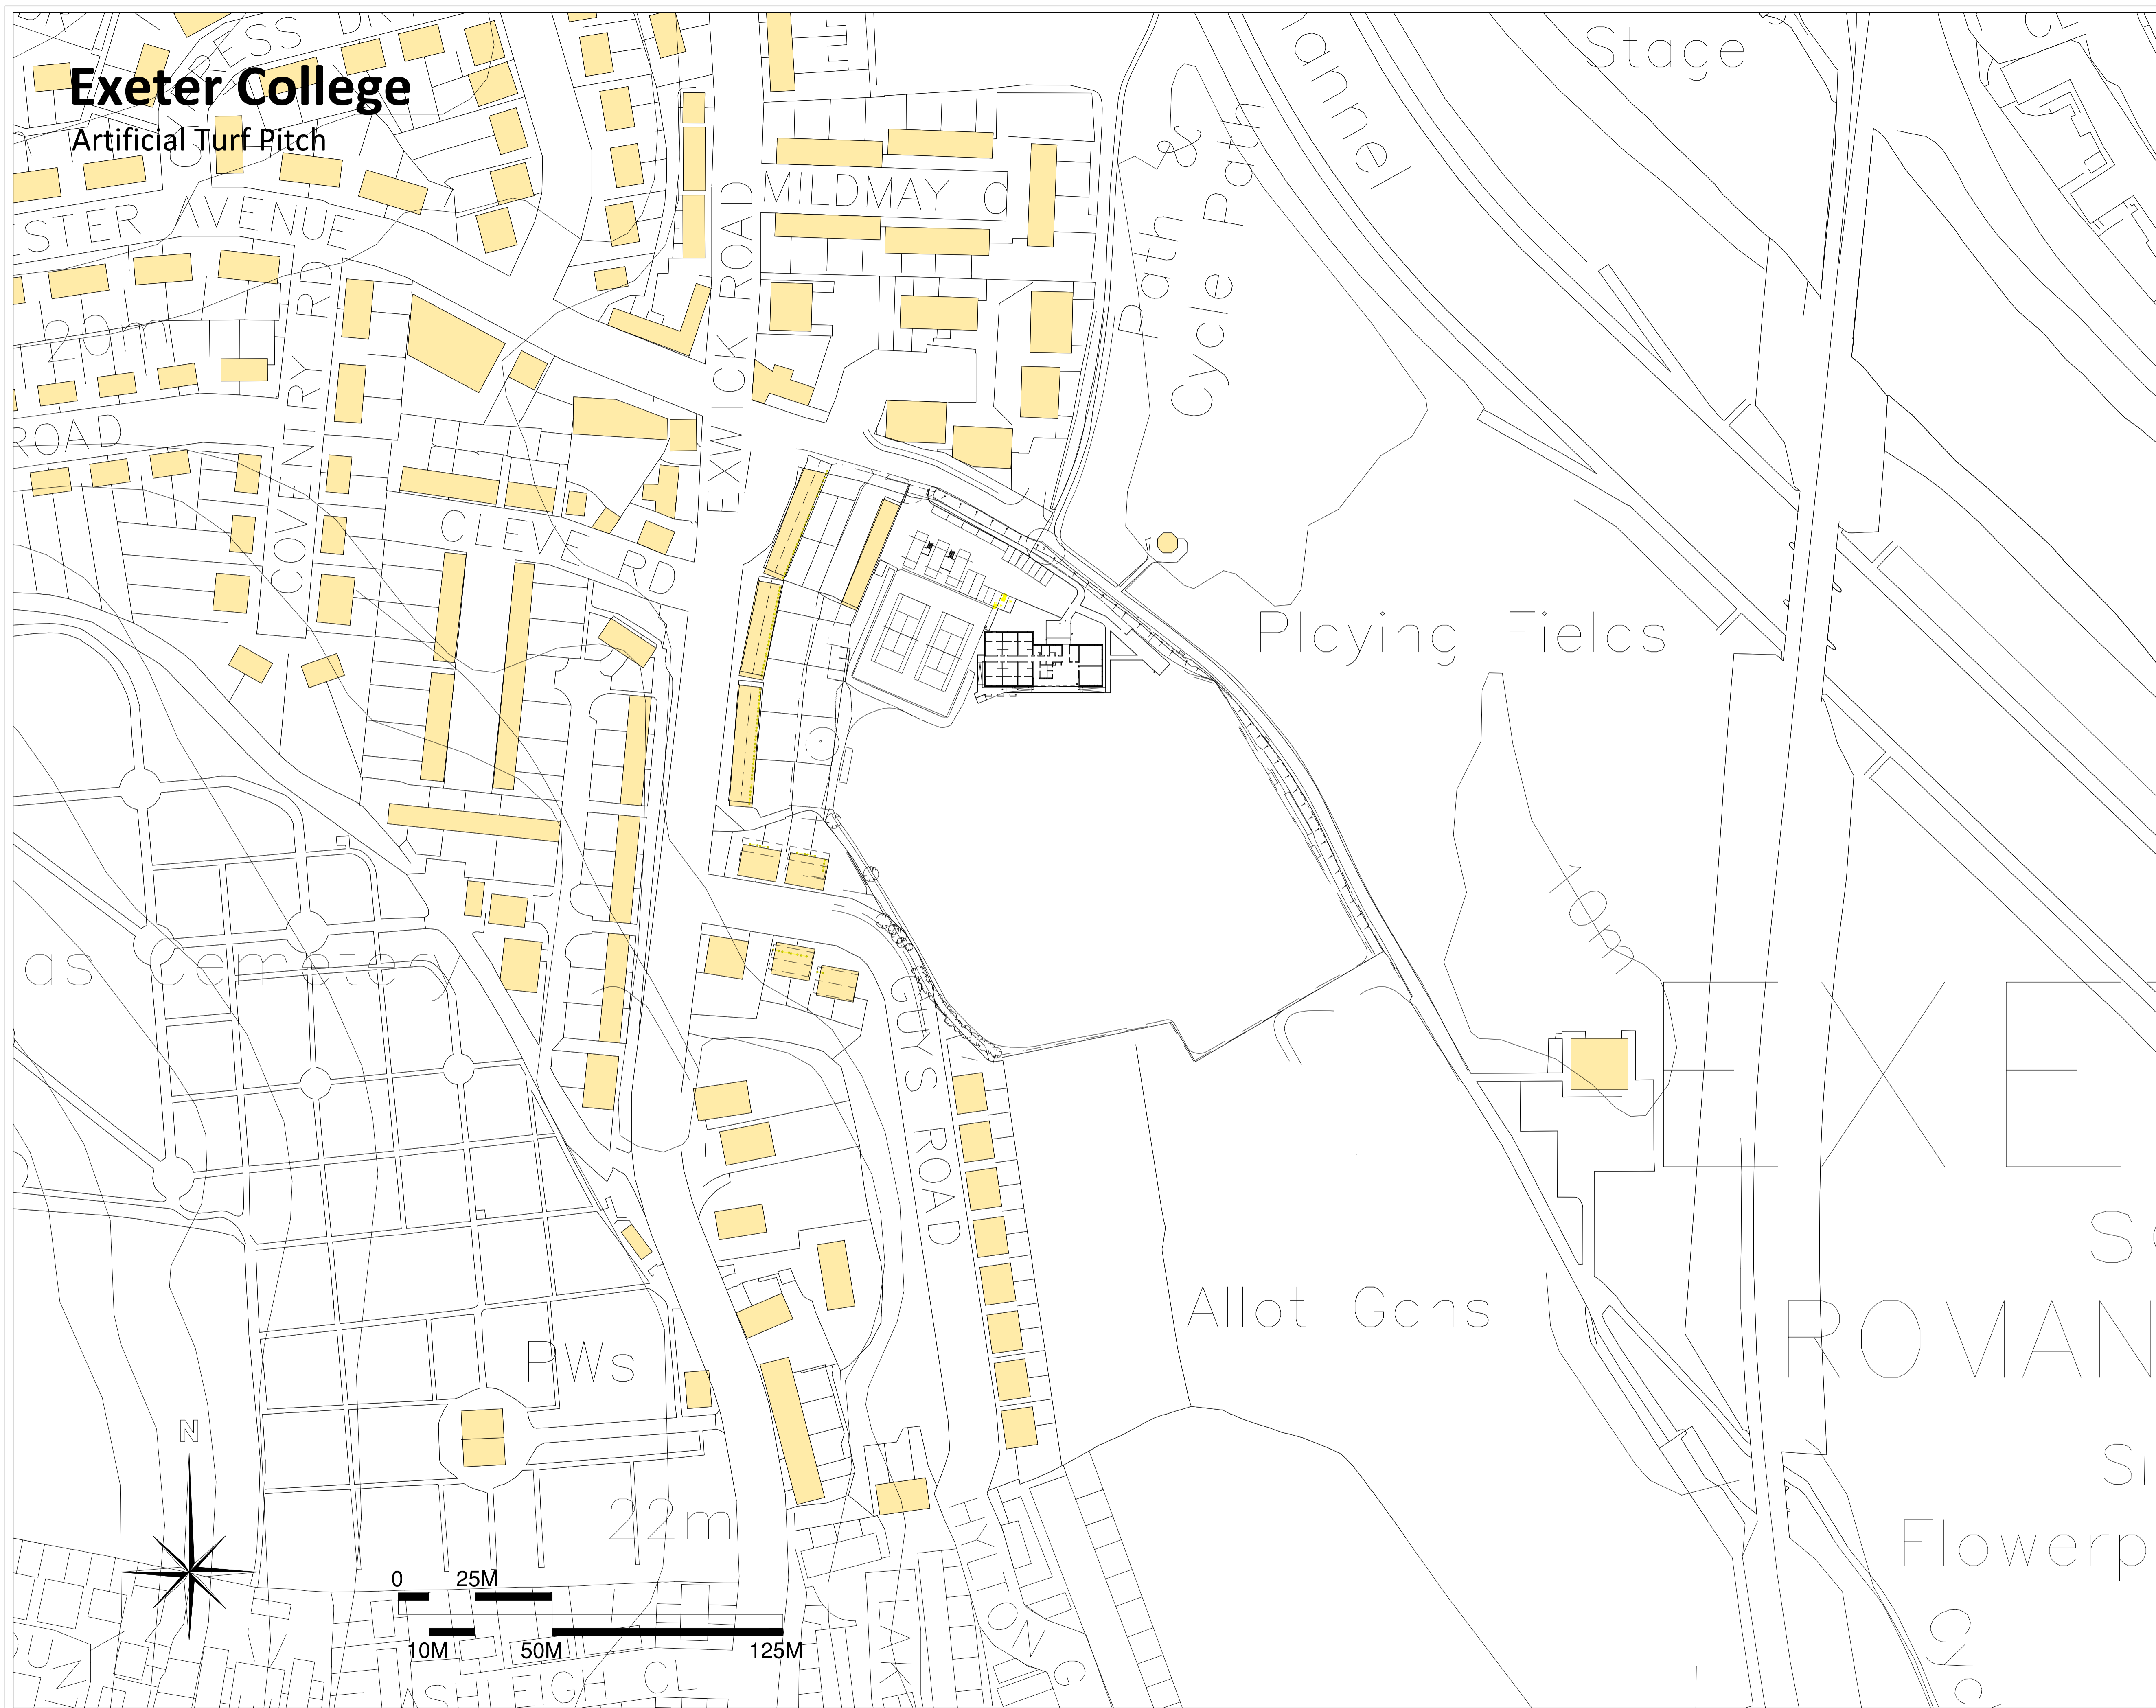

Exeter College

Artificial Turf Pitch

NOTES

REV	DESCRIPTION	BY	CHK	DATE
00	PLANNING ISSUE	WB		02.07.15

KEY PLAN

AUTHOR

Sam McDonald

TITLE

Exeter College
Artificial Turf Pitch
Existing Site Location

PROJECT	SCALE	SIZE
SS1832	1:1000	A1
DRAWING No	REVISION	
01		01